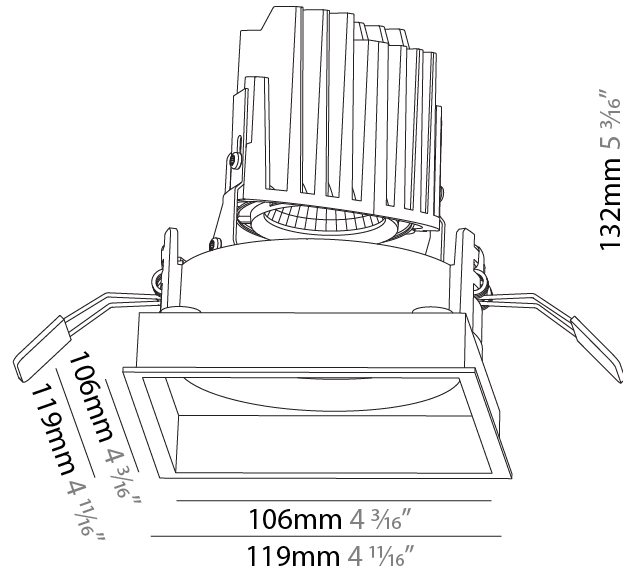

GENERAL

Series: Bioniq
Subseries: Bioniq Square Adjustable
Brand: Prolicht
Division: Architectural
Mounting Type: Recessed
Mounting Location: Ceiling
Subcategory: Downlight

PHYSICAL

Shape: Square
Length (mm): 119
Length (in): 4 11/16
Width (mm): 119
Width (in): 4 11/16
Depth (mm): 132
Depth (in): 5 3/16
Min. Recessing Depth (mm): 150
Min. Recessing Depth (in): 5 7/8
Light Distribution: Adjustable / Downlight
Weight (kg): 0.544
Weight (lbs): 1.2
Fixture Finish: SSR / BKV / CWI / CRY / HAB / UFT / ITA / RUA / FTG / MYG / LOD / PUS / FRO / FUP / KIA / POP / BLS / SPG / MEY / GOH / GUM / CHC / COM / ABZ / JAG / OBR / MOS / ROR
Fixture Material: Aluminum Die Cast
Cut-out Measurements: 114mm / 4 1/2" x 114mm / 4 1/2"

ELECTRICAL

Lamp Type: LED (Zhaga Standard)
Total Output Wattage (W): 15
Dimming: Dali Dimming
Driver Included: No
Driver Location: Recessed Housing
Driver Type: Constant Current - 120Vac
Housing: See components
Input Voltage (V): 120
Constant Current (MA): 350

LED

Number of LEDs: 1
Color Temperature (°K): Warm Dim
Max. Delivered Lumen (lm): 760
Nominal Lumen (lm): 1140
CRI: >90 CRI
Lamp Life (hrs): 50000

OPTICAL

Reflector: 20 / 40 / 60
Adjustability: Rotational 355°; Tilt 30°

RATINGS AND CERTIFICATIONS

Certified By: Certified for North American Standards
IP rating: IP20