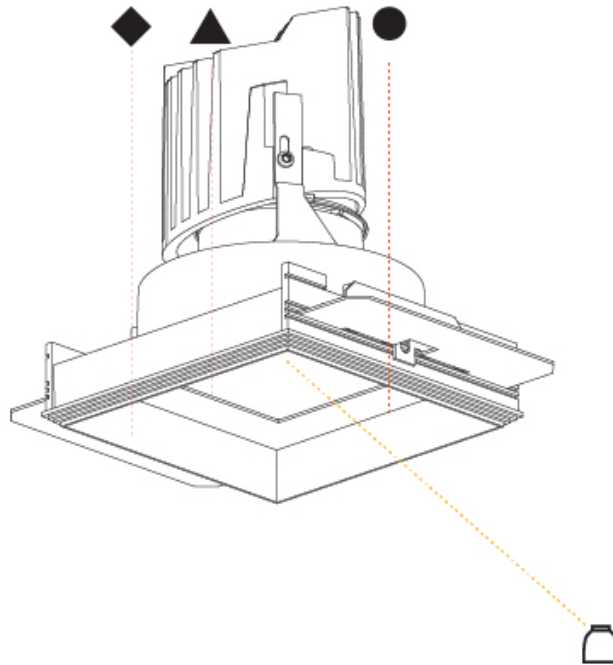

BIONIQ SQUARE DEEP COMFORT TRIMLESS

A35533-

PROJECT

TYPE

SPECIFIER

QUANTITY

DATE