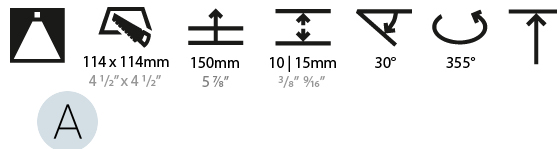

GENERAL

Series: Bioniq
Subseries: Bioniq Square Adjustable
Brand: Prolicht
Division: Architectural
Mounting Type: Recessed
Mounting Location: Ceiling
Subcategory: Downlight

PHYSICAL

Shape: Square
Length (mm): 119
Length (in): 4 11/16
Width (mm): 119
Width (in): 4 11/16
Depth (mm): 132
Depth (in): 5 3/16
Min. Recessing Depth (mm): 150
Min. Recessing Depth (in): 5 7/8
Light Distribution: Adjustable / Downlight
Weight (kg): 0.544
Weight (lbs): 1.2
Fixture Finish: SSR / BKV / CWI / CRY / HAB / UFT / ITA / RUA / FTG / MYG / LOD / PUS / FRO / FUP / KIA / POP / BLS / SPG / MEY / GOH / GUM / CHC / COM / ABZ / JAG / OBR / MOS / ROR
Fixture Material: Aluminum Die Cast
Cut-out Measurements: 114mm / 4 1/2" x 114mm / 4 1/2"

ELECTRICAL

Lamp Type: LED (Zhaga Standard)
Total Output Wattage (W): 15
Dimming: Dali Dimming
Driver Included: No
Driver Location: Recessed Housing
Driver Type: Constant Current - 120Vac
Housing: See components
Input Voltage (V): 120
Constant Current (MA): 350

LED

Number of LEDs: 1
Color Temperature (°K): Warm Dim
Max. Delivered Lumen (lm): 760
Nominal Lumen (lm): 1140
CRI: >90 CRI
Lamp Life (hrs): 50000

OPTICAL

Reflector: 20 / 40 / 60
Adjustability: Rotational 355°; Tilt 30°

RATINGS AND CERTIFICATIONS

Certified By: Certified for North American Standards
IP rating: IP20