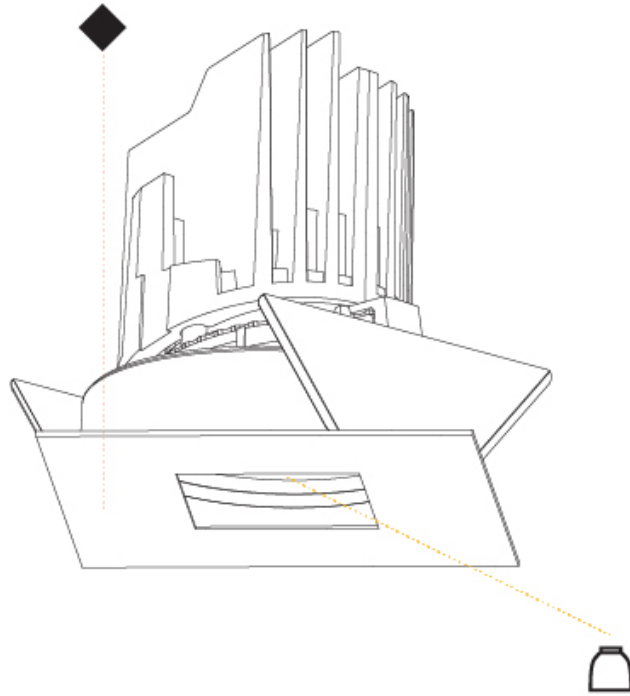

BIONIQ SQUARE PINHOLE RECESSED

A35554-

PROJECT	_____
TYPE	_____
SPECIFIER	_____
QUANTITY	_____
DATE	_____